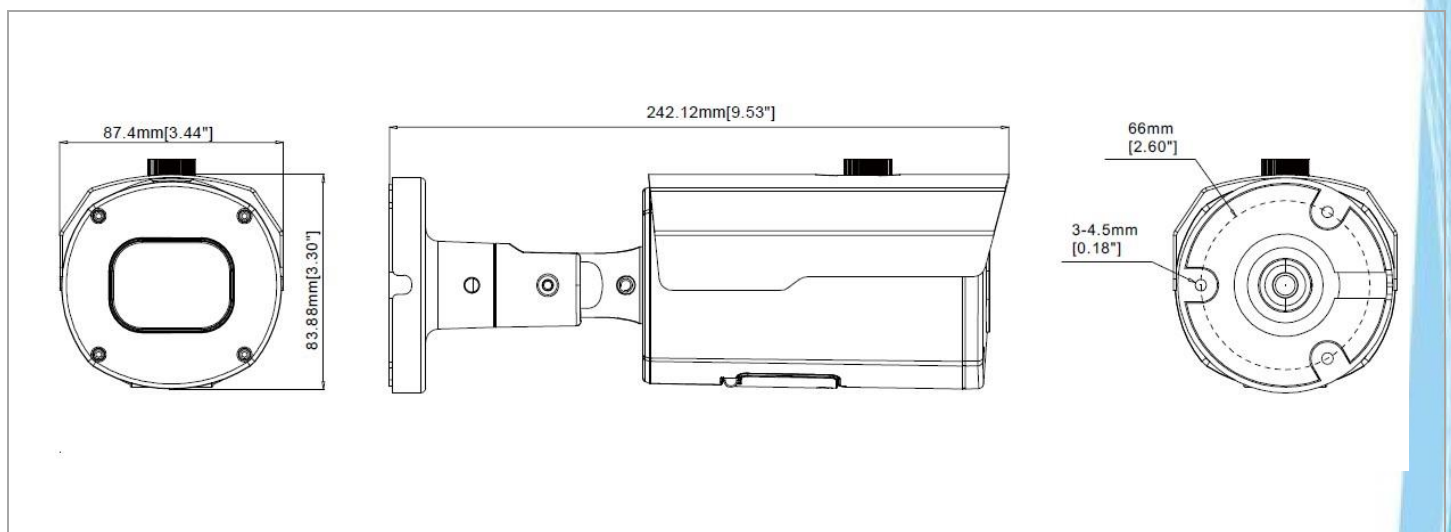

Dimensions

Specification

Camera	
Pickup Device	1/2.7", 5.0 megapixel, progressive scan, CMOS
Lens	2.8-12mm, motorized lens, F No. 1.4 (W) ~ 3.1(T)
Angle of View	Horizontal: 101 ~ 32°, Vertical: 71 ~ 23°, Diagonal: 129 ~ 40°
Min. Object Distance	0.2M~INF
Shutter	1/5 ~ 1/20000s
Minimum Illumination	Color 0.05lux @ F1.2(AGC ON) ; B/W 0 lux @ IR ON
Day/Night	IR cut filter with auto switch (Day/Night/Auto/Schedule)
IR Range	Up to 45m (148ft) IR range
Video	
Video Compression	H.265/H.264
Streaming Capability	Triple-Stream(Main/Sub/Mobile)
Frame Rate	Main stream 5MP(2592x1944),4MP(2592x1520) 3MP(2304x1296),1080P(1920x1080) 960P(1280x960),720P(1280x720) Sub stream 720P(1280x720),VGA(640x480),QVGA(320x240) Mobile stream VGA(640x480), QVGA (320x240)
Max. Framerate	50Hz: 25fps@5MP/4MP/3MP/2MP/960P/720P/VGA/QVGA 60Hz: 30fps@5MP/4MP/3MP/2MP/960P/720P/VGA/QVGA
Video Quality Adjustment	8Kbps ~ 8Mbps
Bitrate control method	CBR/VBR
Image	
Privacy Masking	Off/On (4 Zone, Rectangle)
Backlight Compensation	Off/On (5 Zone)
Wide Dynamic Range	WDR
Digital Noise Reduction	3D DNR
Gain Control	Auto
White Balance	Auto/Manual/Indoor
Flip / Mirror	Flip/Rotation
Smart	
Smart Feature	Motion detection(8 Level), Pedestrian & Vehicle Detection, Face Detection, Perimeter Intrusion Detection, Line Crossing Detection, Goods Lost Legacy, Cross counting, Heat Map, Crowd Density Detection, Queue Length Detection
Network	
Protocols	TCP/IP,HTTP,DHCP,DNS,DDNS,RTP/RTSP,SMTP,NTP,UPnP,SNMP,HTTPS,FTP

Dimensions (Ø x H)	Ø87.4x242.12mm
Net Weight	appr 830g
Material	White/Metal
Working Environment	-30 ~ +55°C/less than ≤ 95% RH
Storage Environment	-30 ~ +60°C/less than ≤ 95% RH
Ingress Protection	IP66
Reset Button	Supported